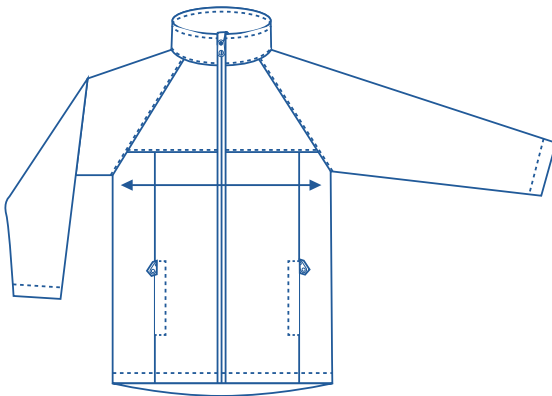

Alinta Apparel Size Chart

Soft Shell Jacket													
Alinta Size	J4	J6	J8	J10	J12	J14	S	M	L	XL	2XL	3XL	4XL
1/2 Chest Measurement (cm)	38	40.5	43	46.5	50	53.5	56	58.5	61	63.5	66	68.5	71.5

How to select your size:

- 1 Find a similar fitting garment to the item you wish to purchase.
- 2 Lay the garment flat on a hard surface.
- 3 Measure the chest in centimetres as outlined in the diagram.
- 4 Select the size closest to your measurement, remembering to select the larger size if your measurement is in between sizes.