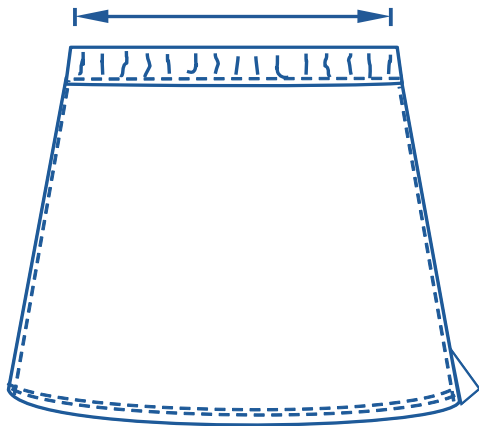

Alinta Apparel Size Chart

Skort										
Alinta Size	J4	J6	J8	J10	J12	J14	L8	L10	L12	
1/2 Waist Relaxed (cm)	27	28	29	30	31	32	34	35.5	37	
1/2 Waist Stretched (cm)	32.5	34.5	37.5	40.5	43.5	46.5	49	51.5	54	

How to select your size:

- 1 Find a similar fitting garment to the item you wish to purchase.
- 2 Lay the garment flat on a hard surface.
- 3 Measure the waist in centimetres as outlined in the diagram.
- 4 Select the size closest to your measurement, remembering to select the larger size if your measurement is in between sizes.