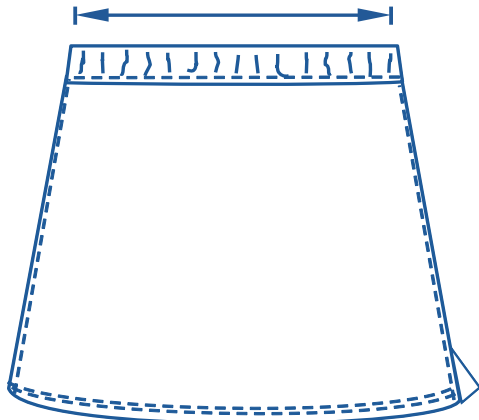

# Alinta Apparel Size Chart

Skort															
Alinta Size	J2	J4	J6	J8	J10	J12	J14	L8	L10	L12	L14	L16	L18	L20	
1/2 Waist Relaxed (cm)	22	23.5	25	26	27	28.5	30	32.5	35	37.5	40	42.5	45	47.5	
1/2 Waist Stretched (cm)	27.5	29.5	31.5	34	36.5	39	41.5	44	46.5	49	51.5	54	56.5	59	

## How to select your size:

- 1 Find a similar fitting garment to the item you wish to purchase.
- 2 Lay the garment flat on a hard surface.
- 3 Measure the waist in centimetres as outlined in the diagram.
- 4 Select the size closest to your measurement, remembering to select the larger size if your measurement is in between sizes.