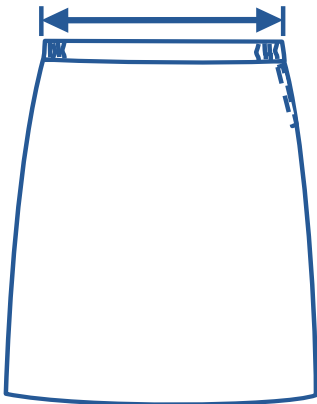

Alinta Apparel Size Chart

Skirt - Side Elastic Waist

Alinta Size	J8	J10	J12	J14	L8	L10	L12	L14	L16	L18	L20	L22
1/2 Waist Relaxed (cm)	27.5	29.25	31.25	33.25	35.25	37.5	39.75	42	44.25	46.5	48.75	51
1/2 Waist Stretched (cm)	32.5	34.25	36.25	38.25	40.25	42.5	44.75	47	49.25	51.5	53.75	56

How to select your size:

- 1** Find a similar fitting garment to the item you wish to purchase.
- 2** Lay the garment flat on a hard surface.
- 3** Measure the waist in centimetres as outlined in the diagram.
- 4** Select the size closest to your measurement, remembering to select the larger size if your measurement is in between sizes.