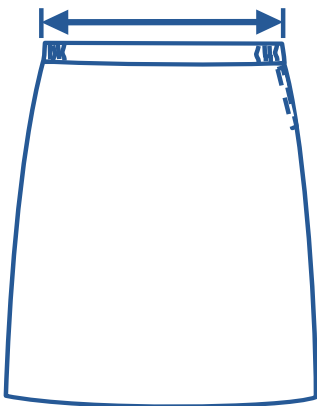

Alinta Apparel Size Chart

Skirt - Side Elastic Waist

Alinta Size	J8	J10	J12	J14	L8	L10	L12	L14	L16	L18	L20	L22
1/2 Waist Relaxed (cm)	28	29	30	31	32.5	35	37.5	40	42.5	45	47.5	50
1/2 Waist Stretched (cm)	32	33	34	35	36.5	39	41.5	44	46.5	49	51.5	54

How to select your size:

- 1 Find a similar fitting garment to the item you wish to purchase.
- 2 Lay the garment flat on a hard surface.
- 3 Measure the waist in centimetres as outlined in the diagram.
- 4 Select the size closest to your measurement, remembering to select the larger size if your measurement is in between sizes.