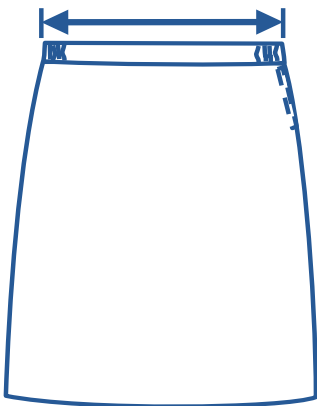

Alinta Apparel Size Chart

Skirt - Side Elastic Waist

Alinta Size	J6	J8	J10	J12	J14	L8	L10	L12	L14	L16	L18	L20	L22
1/2 Waist Relaxed (cm)	24.5	26.5	28.5	30.5	32	33.5	36	38.5	41	43.5	46	48.5	51
1/2 Waist Stretched (cm)	29.5	31.5	33.5	35.5	37	38.5	41	43.5	46	48.5	51	53.5	56

How to select your size:

- 1** Find a similar fitting garment to the item you wish to purchase.
- 2** Lay the garment flat on a hard surface.
- 3** Measure the waist in centimetres as outlined in the diagram.
- 4** Select the size closest to your measurement, remembering to select the larger size if your measurement is in between sizes.