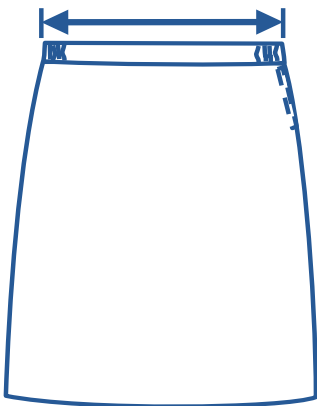

Alinta Apparel Size Chart

Skirt - Side Elastic Waist

Alinta Size	J6	J8	J10	J12	J14	L8	L10	L12	L14	L16	L18	L20	L22
1/2 Waist Relaxed (cm)	26.5	29	31.5	34	36.5	37.5	40	42.5	45	47.5	50	52.5	55
1/2 Waist Stretched (cm)	30	32	34	37	40	41.5	44	46.5	49	51.5	54	56.5	59

How to select your size:

- 1** Find a similar fitting garment to the item you wish to purchase.
- 2** Lay the garment flat on a hard surface.
- 3** Measure the waist in centimetres as outlined in the diagram.
- 4** Select the size closest to your measurement, remembering to select the larger size if your measurement is in between sizes.