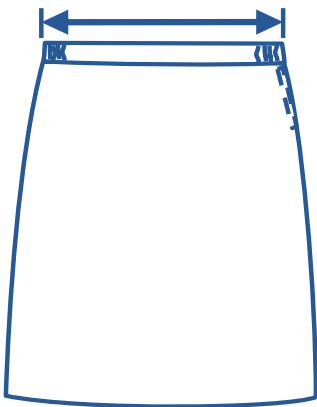

Alinta Apparel Size Chart

Skirt - Side Elastic Waist

Alinta Size	J8	J10	J12	J14	L8	L10	L12	L14	L16	L18	L20	L22
1/2 Waist Relaxed (cm)	30	31.5	33	34.5	36	38.5	41	43.5	46	48.5	50	52.5
1/2 Waist Stretched (cm)	33	34.5	36	37.5	39	41.5	44	46.5	49	51.5	54	56.5

How to select your size:

- 1** Find a similar fitting garment to the item you wish to purchase.
- 2** Lay the garment flat on a hard surface.
- 3** Measure the waist in centimetres as outlined in the diagram.
- 4** Select the size closest to your measurement, remembering to select the larger size if your measurement is in between sizes.