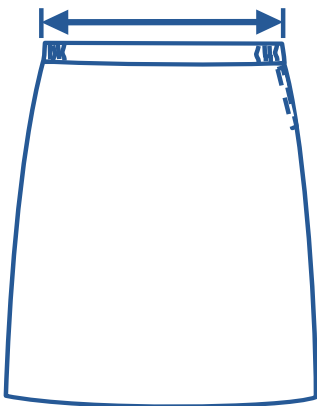

How to select your size:

1. 1 Find a similar fitting garment to the item you wish to purchase.
2. 2 Lay the garment flat on a hard surface.
3. 3 Measure the waist in centimetres as outlined in the diagram.
4. 4 Select the size closest to your measurement, remembering to select the larger size if your measurement is in between sizes.

Note:

- Exchange is available for incorrect size selection.
- Not all sizes are carried. For sizes not carried, contact the Uniform Shop to organise a Special Make-Up Order.