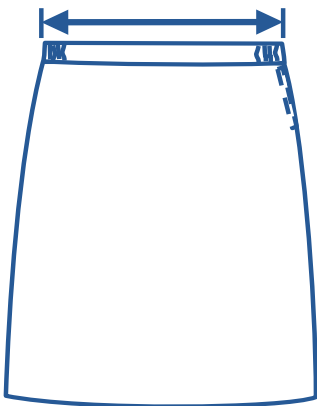

Alinta Apparel Size Chart

Skirt - Side Elastic Waist

Alinta Size	J8	J10	J12	J14	L8	L10	L12	L14	L16	L18	L20	L22
1/2 Waist Relaxed (cm)	30.5	32.5	34.5	36.5	37.5	40	42.5	45	47.5	50	52.5	55
1/2 Waist Stretched (cm)	32	34	37	40	41.5	44	46.5	49	51.5	54	56.5	59

How to select your size:

- 1 Find a similar fitting garment to the item you wish to purchase.
- 2 Lay the garment flat on a hard surface.
- 3 Measure the waist in centimetres as outlined in the diagram.
- 4 Select the size closest to your measurement, remembering to select the larger size if your measurement is in between sizes.