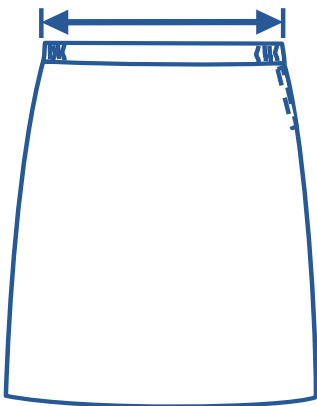

# Alinta Apparel Size Chart

Skirt - Side Elastic Waist													
Alinta Size	J8	J10	J12	J14	L8	L10	L12	L14	L16	L18	L20	L22	
1/2 Waist Relaxed (cm)	27.5	29	31	33	35	37.5	39.5	42	44	46.5	48.5	51	
1/2 Waist Stretched (cm)	32	34	36	38	40	42.5	44.5	47	49	51.5	53.5	56	

## How to select your size:

- 1 Find a similar fitting garment to the item you wish to purchase.
- 2 Lay the garment flat on a hard surface.
- 3 Measure the waist in centimetres as outlined in the diagram.
- 4 Select the size closest to your measurement, remembering to select the larger size if your measurement is in between sizes.