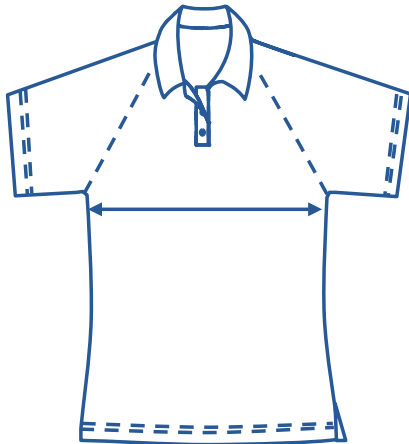

Alinta Apparel Size Chart

Girls Polo

Alinta Size	J2	J4	J6	J8	J10	J12	J14	L8	L10	L12	L14	L16	L18	L20	L22
1/2 Chest Measurement (cm)	27.5	30	32.5	35	37.5	40	42.5	45	47.5	50	52.5	55	57.5	60	62.5

How to select your size:

- 1** Find a similar fitting garment to the item you wish to purchase.
- 2** Lay the garment flat on a hard surface.
- 3** Measure the chest in centimetres as outlined in the diagram.
- 4** Select the size closest to your measurement, remembering to select the larger size if your measurement is in between sizes.