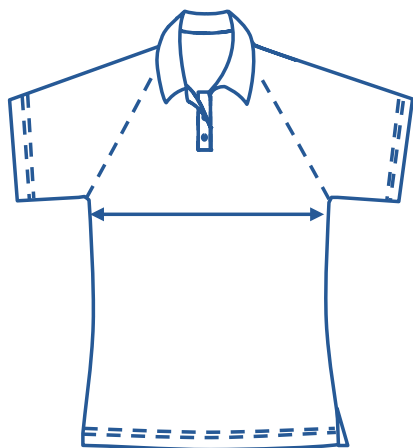

Alinta Apparel Size Chart

Girls Polo

Alinta Size	J2	J4	J6	J8	J10	J12	J14	L8	L10	L12	L14	L16	L18	L20	L22
1/2 Chest Measurement (cm)	25.5	28	30.5	33	35	37.5	40	42.5	45	47.5	50	52.5	55	57.5	60

How to select your size:

- 1** Find a similar fitting garment to the item you wish to purchase.
- 2** Lay the garment flat on a hard surface.
- 3** Measure the chest in centimetres as outlined in the diagram.
- 4** Select the size closest to your measurement, remembering to select the larger size if your measurement is in between sizes.