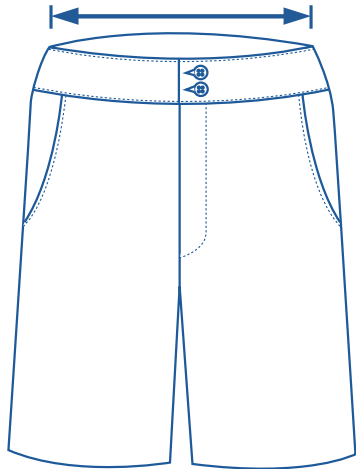

Alinta Apparel Size Chart

Girls/Ladies Formal Shorts

Alinta Size	J8	J10	J12	J14	L8	L10	L12	L14	L16	L18	L20	L22
1/2 Waist Measurement (cm)	32	32	32	32	32	32	32	32	32	32	32	32

How to select your size:

- 1 Find a similar fitting garment to the item you wish to purchase.
- 2 Lay the garment flat on a hard surface.
- 3 Measure the waist in centimetres as outlined in the diagram.
- 4 Select the size closest to your measurement, remembering to select the larger size if your measurement is in between sizes.