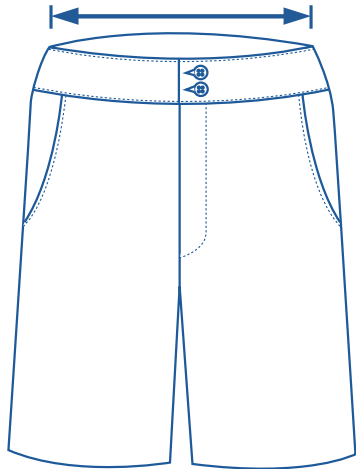

Alinta Apparel Size Chart

Girls/Ladies Formal Shorts

Alinta Size	J8	J10	J12	J14	L8	L10	L12	L14	L16	L18	L20	L22
1/2 Waist Relaxed (cm)	29	30.75	32.5	34	36	38.5	41	43.5	46	48.5	51	53.5
1/2 Waist Stretched (cm)	34.5	36.25	38	39.5	41.5	44	46.5	49	51.5	54	56.5	59

How to select your size:

- 1 Find a similar fitting garment to the item you wish to purchase.
- 2 Lay the garment flat on a hard surface.
- 3 Measure the waist in centimetres as outlined in the diagram.
- 4 Select the size closest to your measurement, remembering to select the larger size if your measurement is in between sizes.