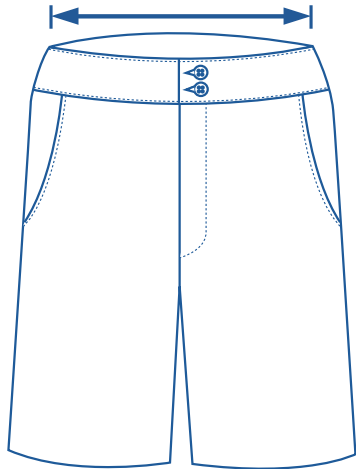

Alinta Apparel Size Chart

Girls/Ladies Formal Shorts

Alinta Size	J8	J10	J12	J14	L8	L10	L12	L14	L16	L18	L20	L22
1/2 Waist Measurement (cm)	29.5	31.5	33.5	35.5	37.5	40	42.5	45	47.5	50	52.5	55

How to select your size:

- 1 Find a similar fitting garment to the item you wish to purchase.
- 2 Lay the garment flat on a hard surface.
- 3 Measure the waist in centimetres as outlined in the diagram.
- 4 Select the size closest to your measurement, remembering to select the larger size if your measurement is in between sizes.