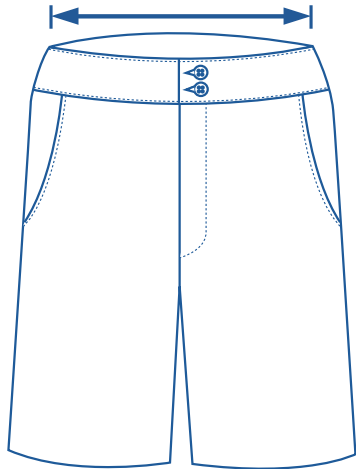

Alinta Apparel Size Chart

Girls/Ladies Formal Shorts

Alinta Size	J8	J10	J12	J14	L8	L10	L12	L14	L16	L18	L20
1/2 Waist Measurement (cm)	30.5	32	34	35.5	37.5	40	42.5	45	47.5	50	52.5

How to select your size:

- 1 Find a similar fitting garment to the item you wish to purchase.
- 2 Lay the garment flat on a hard surface.
- 3 Measure the waist in centimetres as outlined in the diagram.
- 4 Select the size closest to your measurement, remembering to select the larger size if your measurement is in between sizes.