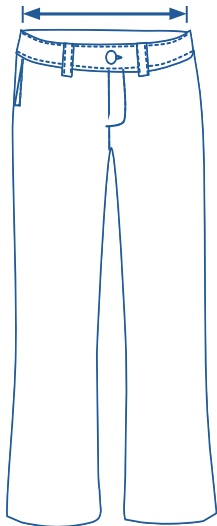

Alinta Apparel Size Chart

Girls/Ladies Formal Pants													
Alinta Size	J8	J10	J12	J14	L8	L10	L12	L14	L16	L18	L20	L22	
1/2 Waist Relaxed (cm)	30.5	32.25	34	35.75	37.5	40	42.5	45	47.5	50	52.5	55	
Outer Leg Length (cm)	90	97	104	107	107	108	109	110	111	112	113	114	

How to select your size:

- 1 Find a similar fitting garment to the item you wish to purchase.
- 2 Lay the garment flat on a hard surface.
- 3 Measure the waist in centimetres as outlined in the diagram.
- 4 Select the size closest to your measurement, remembering to select the larger size if your measurement is in between sizes.