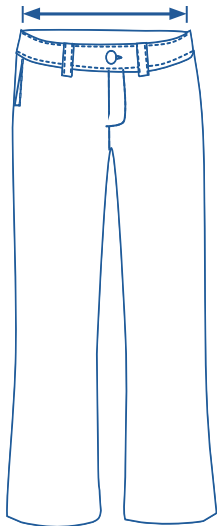

Alinta Apparel Size Chart

Girls/Ladies Formal Pants													
Alinta Size	J8	J10	J12	J14	L8	L10	L12	L14	L16	L18	L20	L22	
1/2 Waist Relaxed (cm)	32.5	34.25	36	37.75	39.5	42	44.5	47	49.5	52	54.5	57	
Outer Leg Length (cm)	85	93	100	103	103	104	105	106	107	108	108	109	

How to select your size:

- 1 Find a similar fitting garment to the item you wish to purchase.
- 2 Lay the garment flat on a hard surface.
- 3 Measure the waist in centimetres as outlined in the diagram.
- 4 Select the size closest to your measurement, remembering to select the larger size if your measurement is in between sizes.