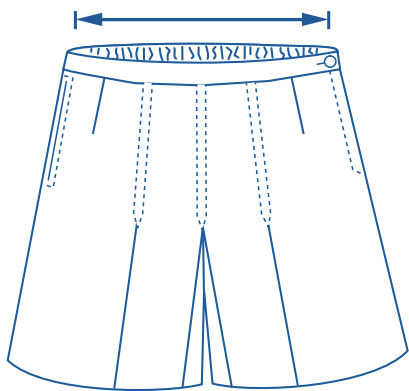

Alinta Apparel Size Chart

Girls Culottes

Alinta Size	J2	J4	J6	J8	J10	J12	J14	L8	L10	L12	L14	L16	L18	L20
1/2 Waist Relaxed (cm)	25	26	27	28	29	30.5	32	33.5	35.25	37	38.75	40.5	42.25	44
1/2 Waist Stretched (cm)	29	30	32.5	35	37.5	39.5	41.5	43.5	45.75	47.75	49.75	52	54	56

How to select your size:

- 1 Find a similar fitting garment to the item you wish to purchase.
- 2 Lay the garment flat on a hard surface.
- 3 Measure the waist in centimetres as outlined in the diagram.
- 4 Select the size closest to your measurement, remembering to select the larger size if your measurement is in between sizes.