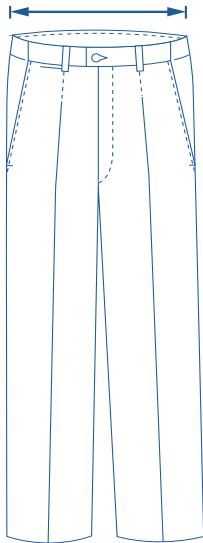

# Alinta Apparel Size Chart

## Formal Expandable Waist Trousers

Alinta Size	J6	J8	J10	J12	J14	XS	S	M	L	XL	2XL	3XL	4XL	5XL
1/2 Waist Relaxed (cm)	29	31	33	35	36.5	38	40.5	43	45.5	48	50.5	53	55.5	58
Outer Leg Length (cm)	77	85	93	98	104	106	108	110	112	114	116	118	120	120

## How to select your size:

- 1 Find a similar fitting garment to the item you wish to purchase.
- 2 Lay the garment flat on a hard surface.
- 3 Measure the waist in centimetres as outlined in the diagram.
- 4 Select the size closest to your measurement, remembering to select the larger size if your measurement is in between sizes.