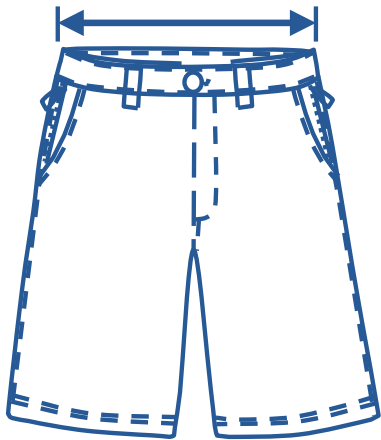

Alinta Apparel Size Chart

Formal Fitted Waist Shorts													
Alinta Size	J6	J8	J10	J12	J14	XS	S	M	L	XL	2XL	3XL	4XL
1/2 Waist Measurement (cm)	29	31	33	35	36.5	38	40.5	43	45.5	48	50.5	53	55.5

How to select your size:

- 1 Find a similar fitting garment to the item you wish to purchase.
- 2 Lay the garment flat on a hard surface.
- 3 Measure the waist in centimetres as outlined in the diagram.
- 4 Select the size closest to your measurement, remembering to select the larger size if your measurement is in between sizes.