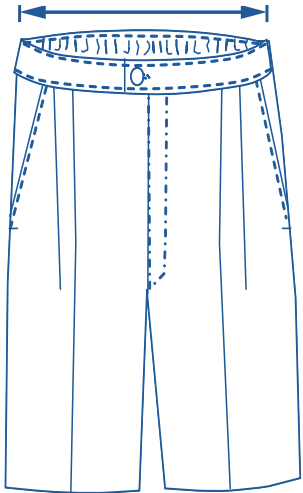

Alinta Apparel Size Chart

Formal Elastic Back Shorts

Alinta Size	J2	J4	J6	J8	J10	J12	J14	XS	S	M	L	XL	2XL	3XL
1/2 Waist Relaxed (cm)	25	26	27	28	30	31.5	34	36.5	39	41.5	44	46.5	49	51.5
1/2 Waist Stretched (cm)	33.5	35	36.5	38	39.5	41	43.5	46	48.5	51	53.5	56	58.5	61

How to select your size:

- 1 Find a similar fitting garment to the item you wish to purchase.
- 2 Lay the garment flat on a hard surface.
- 3 Measure the waist in centimetres as outlined in the diagram.
- 4 Select the size closest to your measurement, remembering to select the larger size if your measurement is in between sizes.