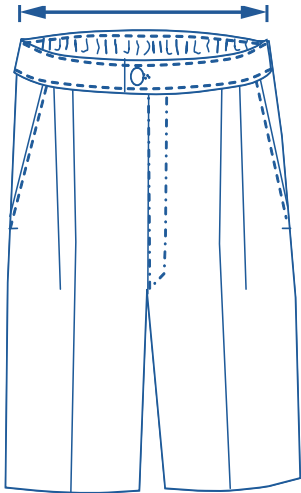

# Alinta Apparel Size Chart

## Formal Elastic Back Shorts

Alinta Size	J2	J4	J6	J8	J10	J12	J14	XS	S	M	L	XL	2XL	3XL
1/2 Waist Relaxed (cm)	25	26	27	28	30	31.5	34	36.5	39	41.5	44	46.5	49	51.5
1/2 Waist Stretched (cm)	33.5	35	36.5	38	39.5	41	43.5	46	48.5	51	53.5	56	58.5	61

## How to select your size:

- 1 Find a similar fitting garment to the item you wish to purchase.
- 2 Lay the garment flat on a hard surface.
- 3 Measure the waist in centimetres as outlined in the diagram.
- 4 Select the size closest to your measurement, remembering to select the larger size if your measurement is in between sizes.