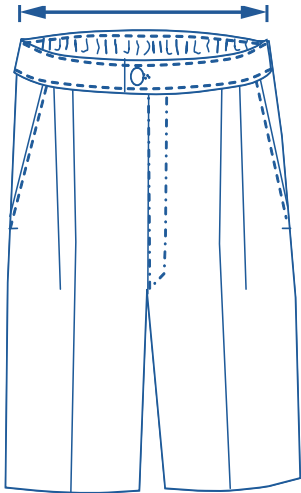

Alinta Apparel Size Chart

Formal Elastic Back Shorts

Alinta Size	J2	J4	J6	J8	J10	J12	J14	XS	S	M
1/2 Waist Relaxed (cm)	25	26	27	28	30	31	32.5	34.5	37	39.5
1/2 Waist Stretched (cm)	33	35	36.5	38	39.5	41	43.5	46	48.5	51

How to select your size:

- 1 Find a similar fitting garment to the item you wish to purchase.
- 2 Lay the garment flat on a hard surface.
- 3 Measure the waist in centimetres as outlined in the diagram.
- 4 Select the size closest to your measurement, remembering to select the larger size if your measurement is in between sizes.