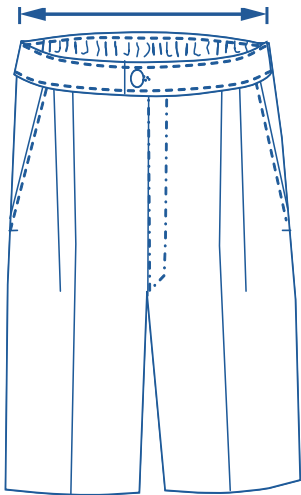

Alinta Apparel Size Chart

Formal Elastic Back Shorts

Alinta Size	J2	J4	J6	J8	J10	J12	J14	XS	S	M	L	XL	2XL	3XL	4XL
1/2 Waist Relaxed (cm)	25	26	27	28	30	31	32.5	34.5	37	37.5	39.5	41.5	43.5	45.5	47.5
1/2 Waist Stretched (cm)	33	35	36.5	38	39.5	41	44	47	49.5	51	53.5	56	58.5	61	63.5

How to select your size:

- 1 Find a similar fitting garment to the item you wish to purchase.
- 2 Lay the garment flat on a hard surface.
- 3 Measure the waist in centimetres as outlined in the diagram.
- 4 Select the size closest to your measurement, remembering to select the larger size if your measurement is in between sizes.