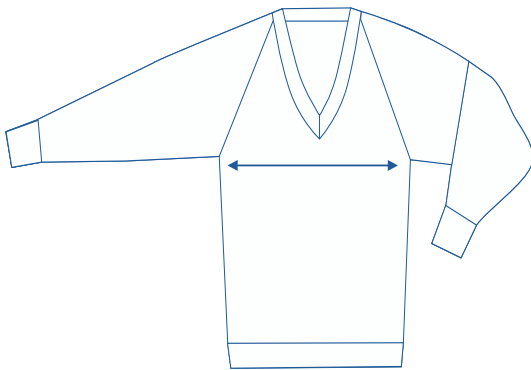

Alinta Apparel Size Chart

Fleece Jumper																
Alinta Size	J2	J4	J6	J8	J10	J12	J14	XS	S	M	L	XL	2XL	3XL	4XL	
1/2 Chest Measurement (cm)	36.5	39	41.5	44	46.5	49	51.5	54	56.5	59	61.5	64	66.5	69	71.5	

How to select your size:

- 1 Find a similar fitting garment to the item you wish to purchase.
- 2 Lay the garment flat on a hard surface.
- 3 Measure the chest in centimetres as outlined in the diagram.
- 4 Select the size closest to your measurement, remembering to select the larger size if your measurement is in between sizes.