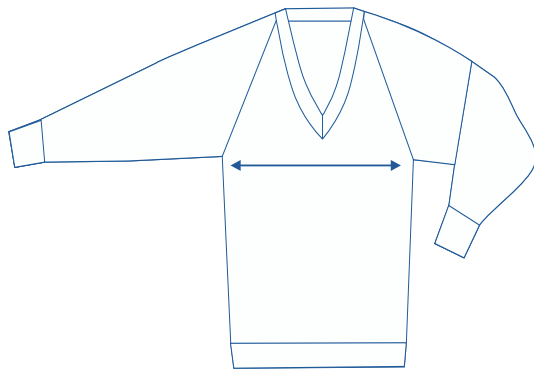

Alinta Apparel Size Chart

Fleece Jumper																
Alinta Size	J2	J4	J6	J8	J10	J12	J14	XS	S	M	L	XL	2XL	3XL	4XL	
1/2 Chest Measurement (cm)	40.5	43	45	47.5	50	52.5	55	57.5	60	62.5	65	67.5	70	72.5	75	

How to select your size:

- 1** Find a similar fitting garment to the item you wish to purchase.
- 2** Lay the garment flat on a hard surface.
- 3** Measure the chest in centimetres as outlined in the diagram.
- 4** Select the size closest to your measurement, remembering to select the larger size if your measurement is in between sizes.