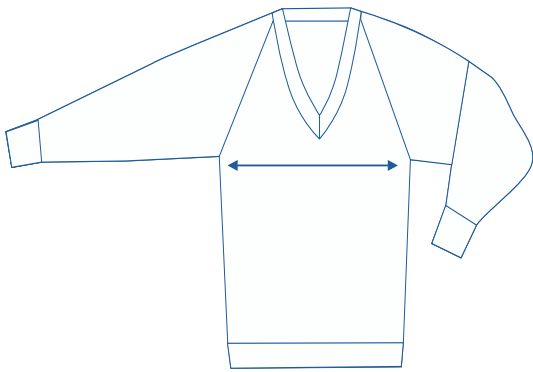

Alinta Apparel Size Chart

Fleece Jumper																
Alinta Size	J2	J4	J6	J8	J10	J12	J14	XS	S	M	L	XL	2XL	3XL	4XL	
1/2 Chest Measurement (cm)	37	39.5	41	42.5	44.5	47.5	50	52.5	55.5	58	61	64	67	70	73	

How to select your size:

- 1 Find a similar fitting garment to the item you wish to purchase.
- 2 Lay the garment flat on a hard surface.
- 3 Measure the chest in centimetres as outlined in the diagram.
- 4 Select the size closest to your measurement, remembering to select the larger size if your measurement is in between sizes.