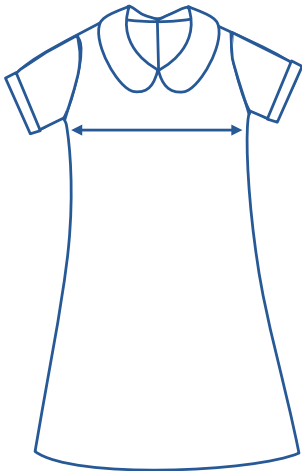

Alinta Apparel Size Chart

Dress																
Alinta Size	J2	J4	J6	J8	J10	J12	J14	L8	L10	L12	L14	L16	L18	L20	L22	
1/2 Chest Measurement (cm)	34	36	38.5	41	43.5	46	48.5	51	53.5	56	58.5	61	63.5	66	68.5	

How to select your size:

- 1 Find a similar fitting garment to the item you wish to purchase.
- 2 Lay the garment flat on a hard surface.
- 3 Measure the chest in centimetres as outlined in the diagram.
- 4 Select the size closest to your measurement, remembering to select the larger size if your measurement is in between sizes.