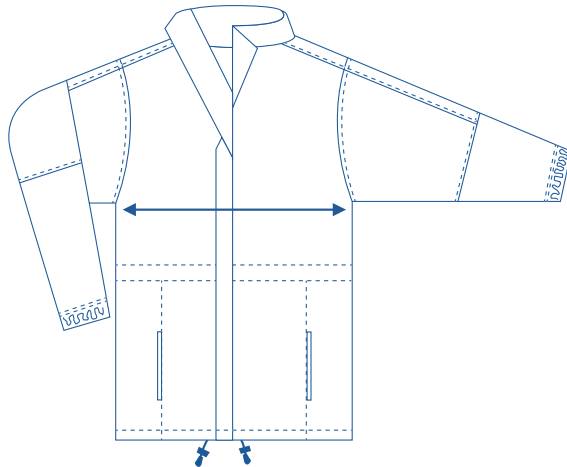

Alinta Apparel Size Chart

Anorak															
Alinta Size	J4	J6	J8	J10	J12	J14	XS	S	M	L	XL	2XL	3XL	4XL	
1/2 Chest Measurement (cm)	44	47	50	54	57	60	64	67	69	71	73	75	77	79	

How to select your size:

- 1** Find a similar fitting garment to the item you wish to purchase.
- 2** Lay the garment flat on a hard surface.
- 3** Measure the chest in centimetres as outlined in the diagram.
- 4** Select the size closest to your measurement, remembering to select the larger size if your measurement is in between sizes.