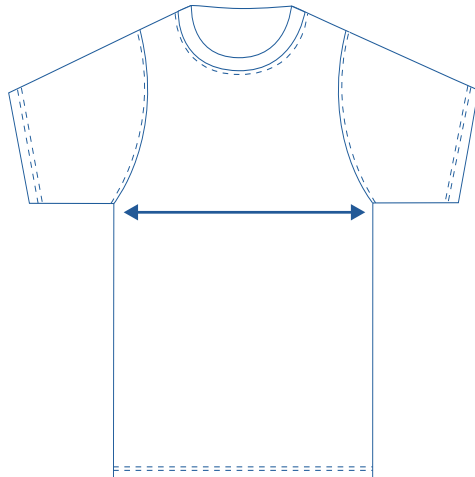

# Alinta Apparel Size Chart

Mens Multi Sport T-Shirt													
Alinta Size	J6	J8	J10	J12	J14	XS	S	M	L	XL	2XL	3XL	4XL
1/2 Chest Measurement (cm)	38.5	41	43.5	45.5	47.5	50	52.5	55	57.5	60	62.5	65	67.5

## How to select your size:

- 1 Find a similar fitting garment to the item you wish to purchase.
- 2 Lay the garment flat on a hard surface.
- 3 Measure the chest in centimetres as outlined in the diagram.
- 4 Select the size closest to your measurement, remembering to select the larger size if your measurement is in between sizes.